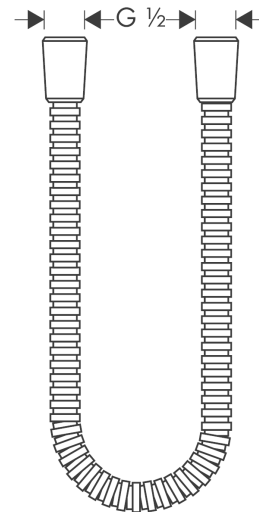

## Metal Handshower Hose, 49"

Finishes : **chrome**    Part no. : **28112000**

### Features

- Metal shower hose
- Pivot connector prevents hose from tangling
- No-kink hose
- Connection thread: G ½

### Scale drawing

**Metal Handshower Hose, 49"**  
Finishes : **chrome**    Part no. : **28112000**

## Exploded drawing

Year of production: >12/05

**Metal Handshower Hose, 49"**  
Finishes : **chrome**    Part no. : **28112000**