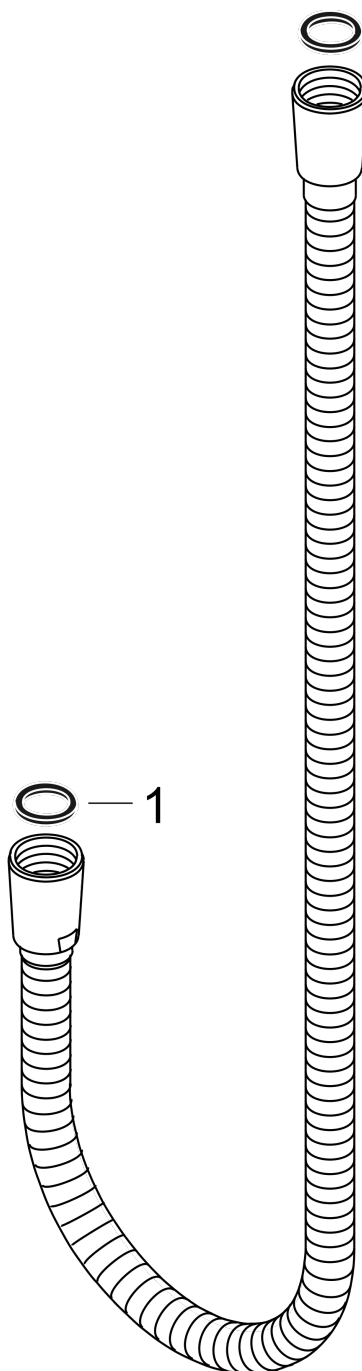

## Metal Handshower Hose, 49"

Finishes : **chrome**    Part no. : **28112000**

### Features

- Metal shower hose
- Pivot connector prevents hose from tangling
- No-kink hose
- Connection thread: G ½

### Scale drawing

**Metal Handshower Hose, 49"**  
Finishes : **chrome**    Part no. : **28112000**

## Exploded drawing

Year of production: >12/05

**Metal Handshower Hose, 49"**  
Finishes : **chrome**    Part no. : **28112000**